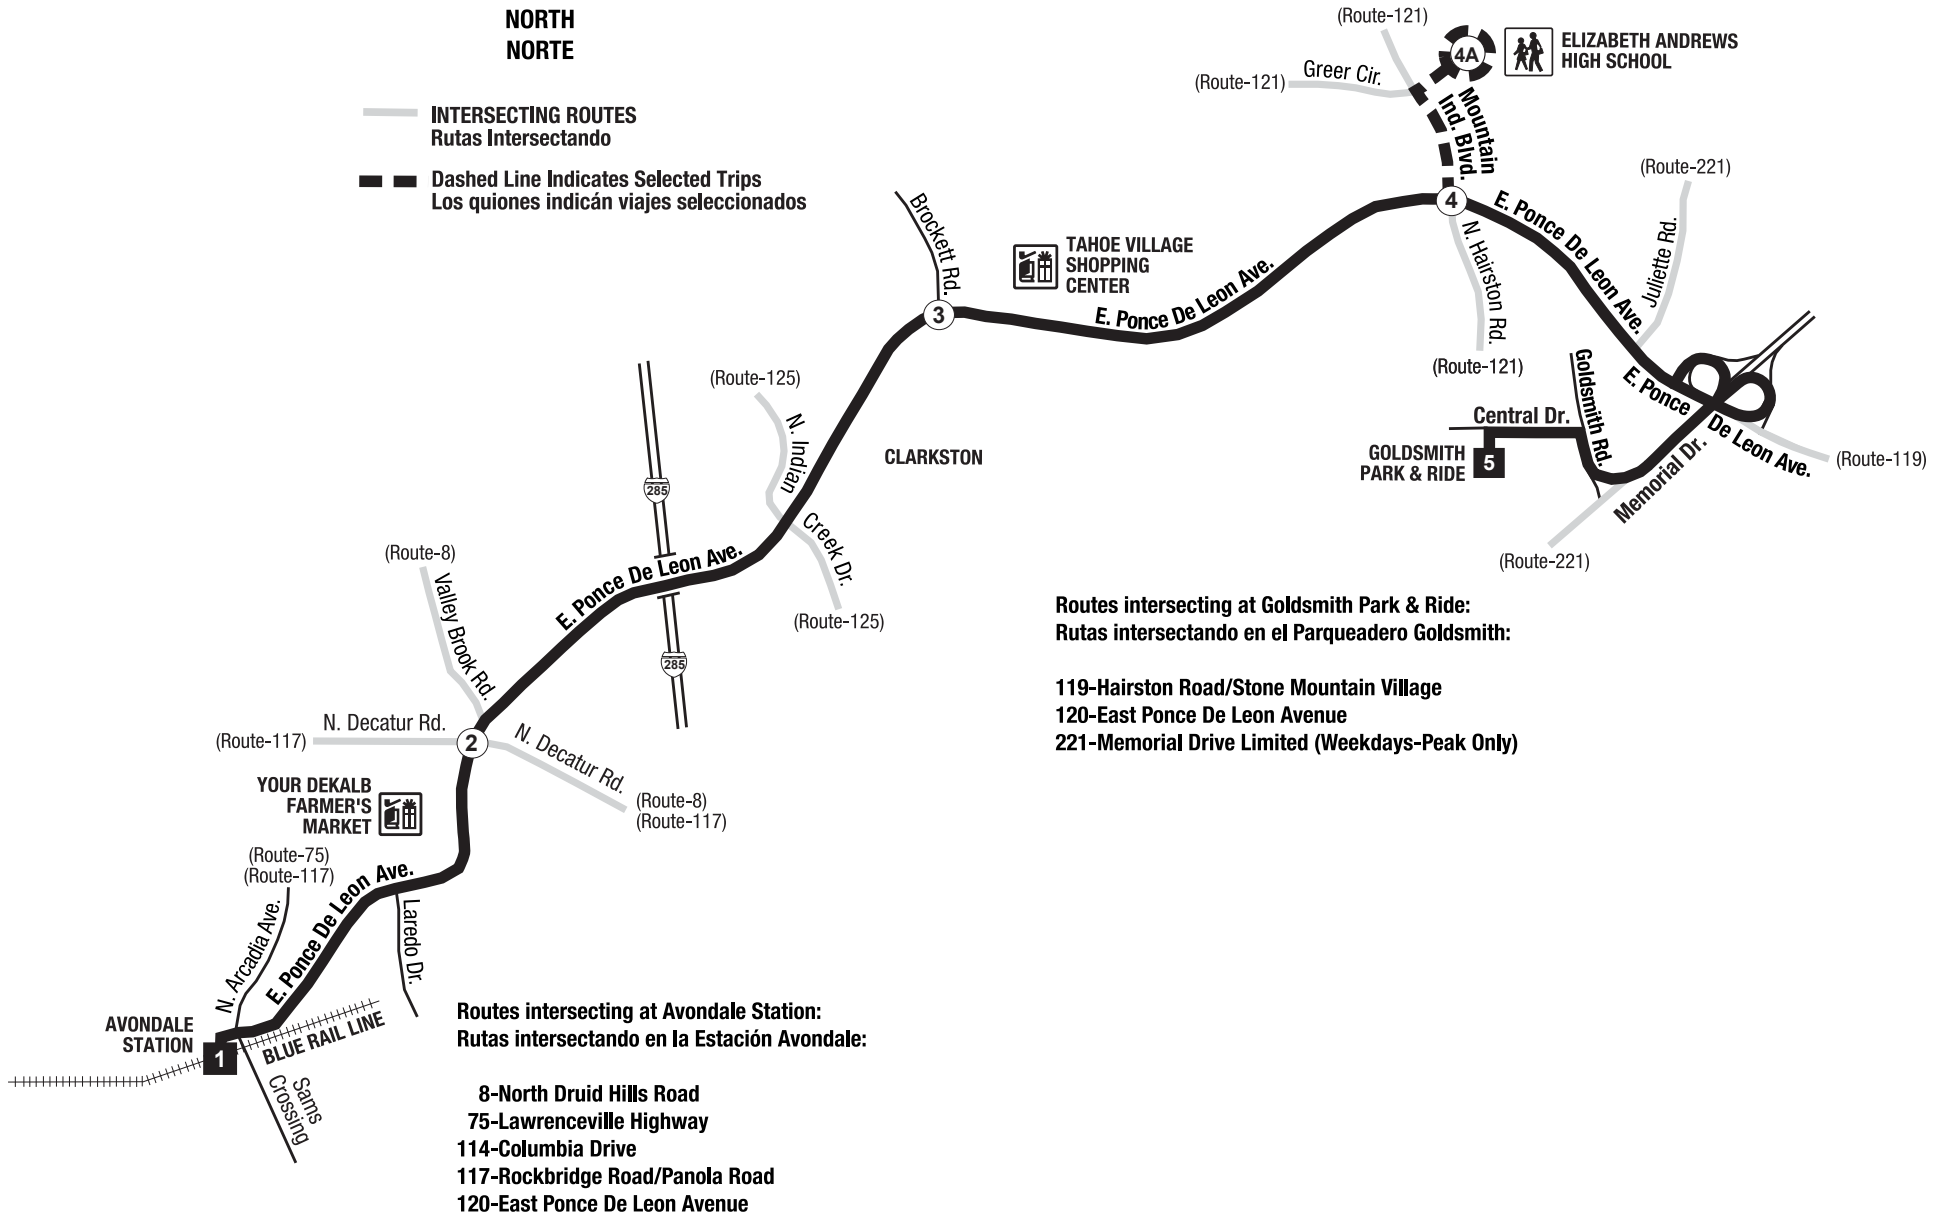

**NORTH**  
**NORTE**

- INTERSECTING ROUTES  
Rutas Intersectando
- Dashed Line Indicates Selected Trips  
Los quiones indicán viajes seleccionados

**Routes intersecting at Goldsmith Park & Ride:**  
**Rutas intersectando en el Parquadero Goldsmith:**

119-Hairston Road/Stone Mountain Village  
 120-East Ponce De Leon Avenue  
 221-Memorial Drive Limited (Weekdays-Peak Only)

**Routes intersecting at Avondale Station:**  
**Rutas intersectando en la Estación Avondale:**

8-North Druid Hills Road  
 75-Lawrenceville Highway  
 114-Columbia Drive  
 117-Rockbridge Road/Panola Road  
 120-East Ponce De Leon Avenue